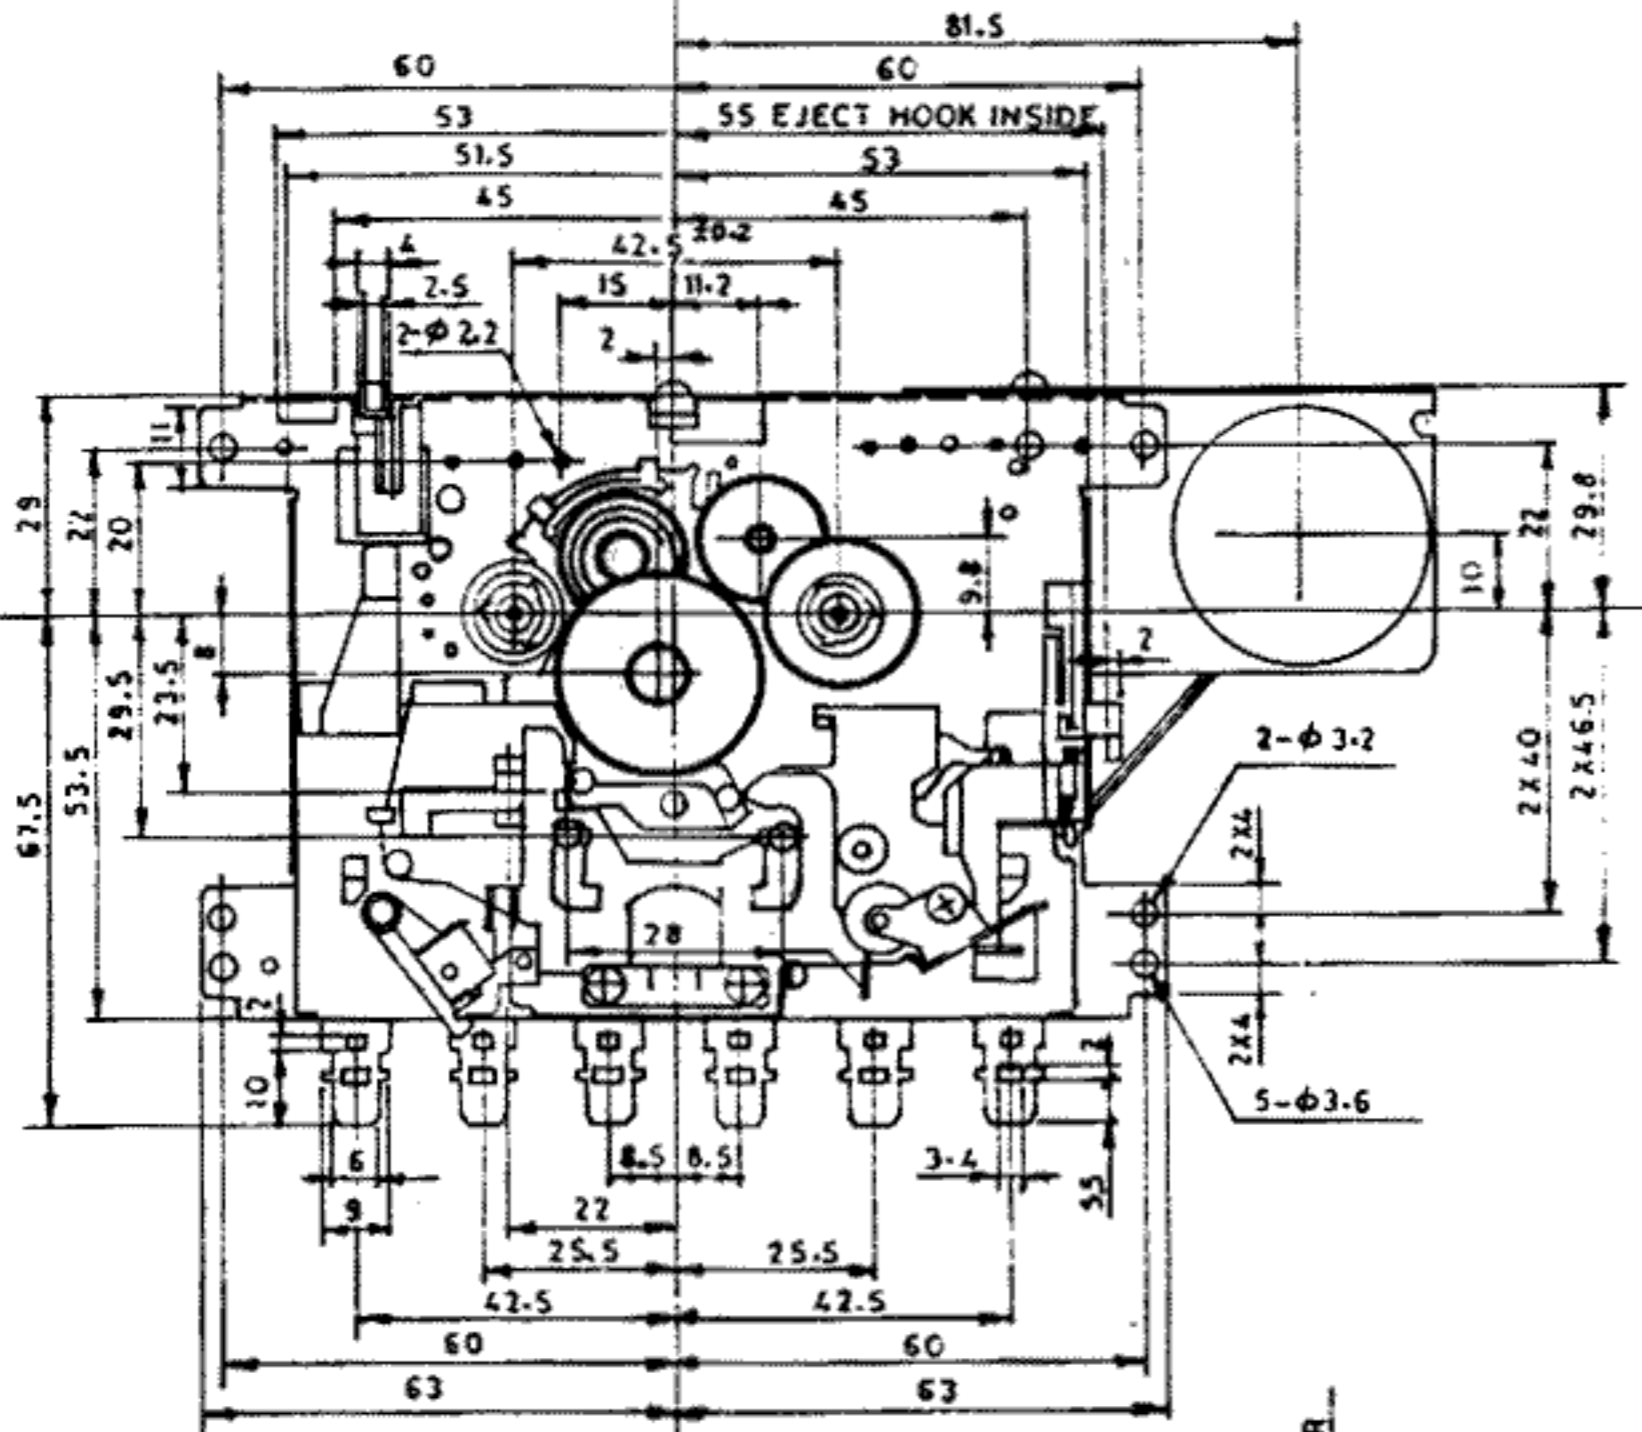

BUTTON STROKE	
REC	LOCK STROKE 5.5 OVER STROKE 0.5
PLAY	5.5 0.5
REW	4.5 0.5
FF	4.5 0.5
STOP	4
EJECT	3.5
PAUSE	4 1

CENTER PULLEY	
STROKE POSITION	
STOP	X: 6.8 Y: 7.3
FF	X: 4.7 Y: 7.8
REW	X: 9.7 Y: 6.5

REC PLAY REW FF STOP EJECT PAUSE

EJECT HOOK HEIGHT  
S-BELT CENTER  
M-BELT CENTER

REC PUSH PLATE  
SET POSITION  
46.5