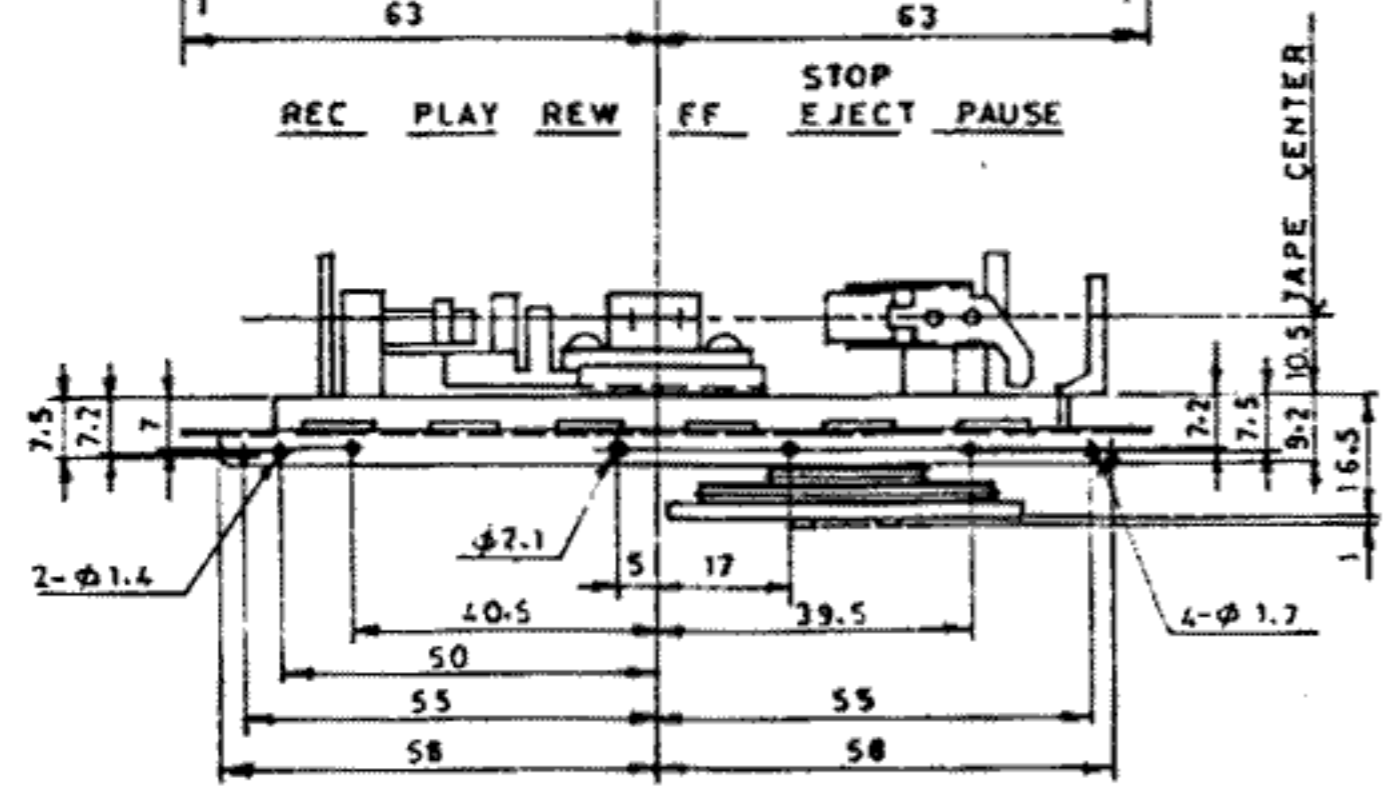

BUTTON STROKE	
REC	LOCK STROKE 5.5 OVER STROKE 0.5
PLAY	5.5 0.5
REW	4.5 0.5
FF	4.5 0.5
STOP	4
EJECT	3.5
PAUSE	4 1

CENTER PULLEY	
STROKE POSITION	
STOP	X: 6.8 Y: 7.3
FF	X: 4.7 Y: 7.8
REW	X: 9.7 Y: 6.5

REC PLAY REW FF STOP EJECT PAUSE

EJECT HOOK HEIGHT  
S-BELT CENTER  
M-BELT CENTER

REC PUSH PLATE  
SET POSITION  
46.5