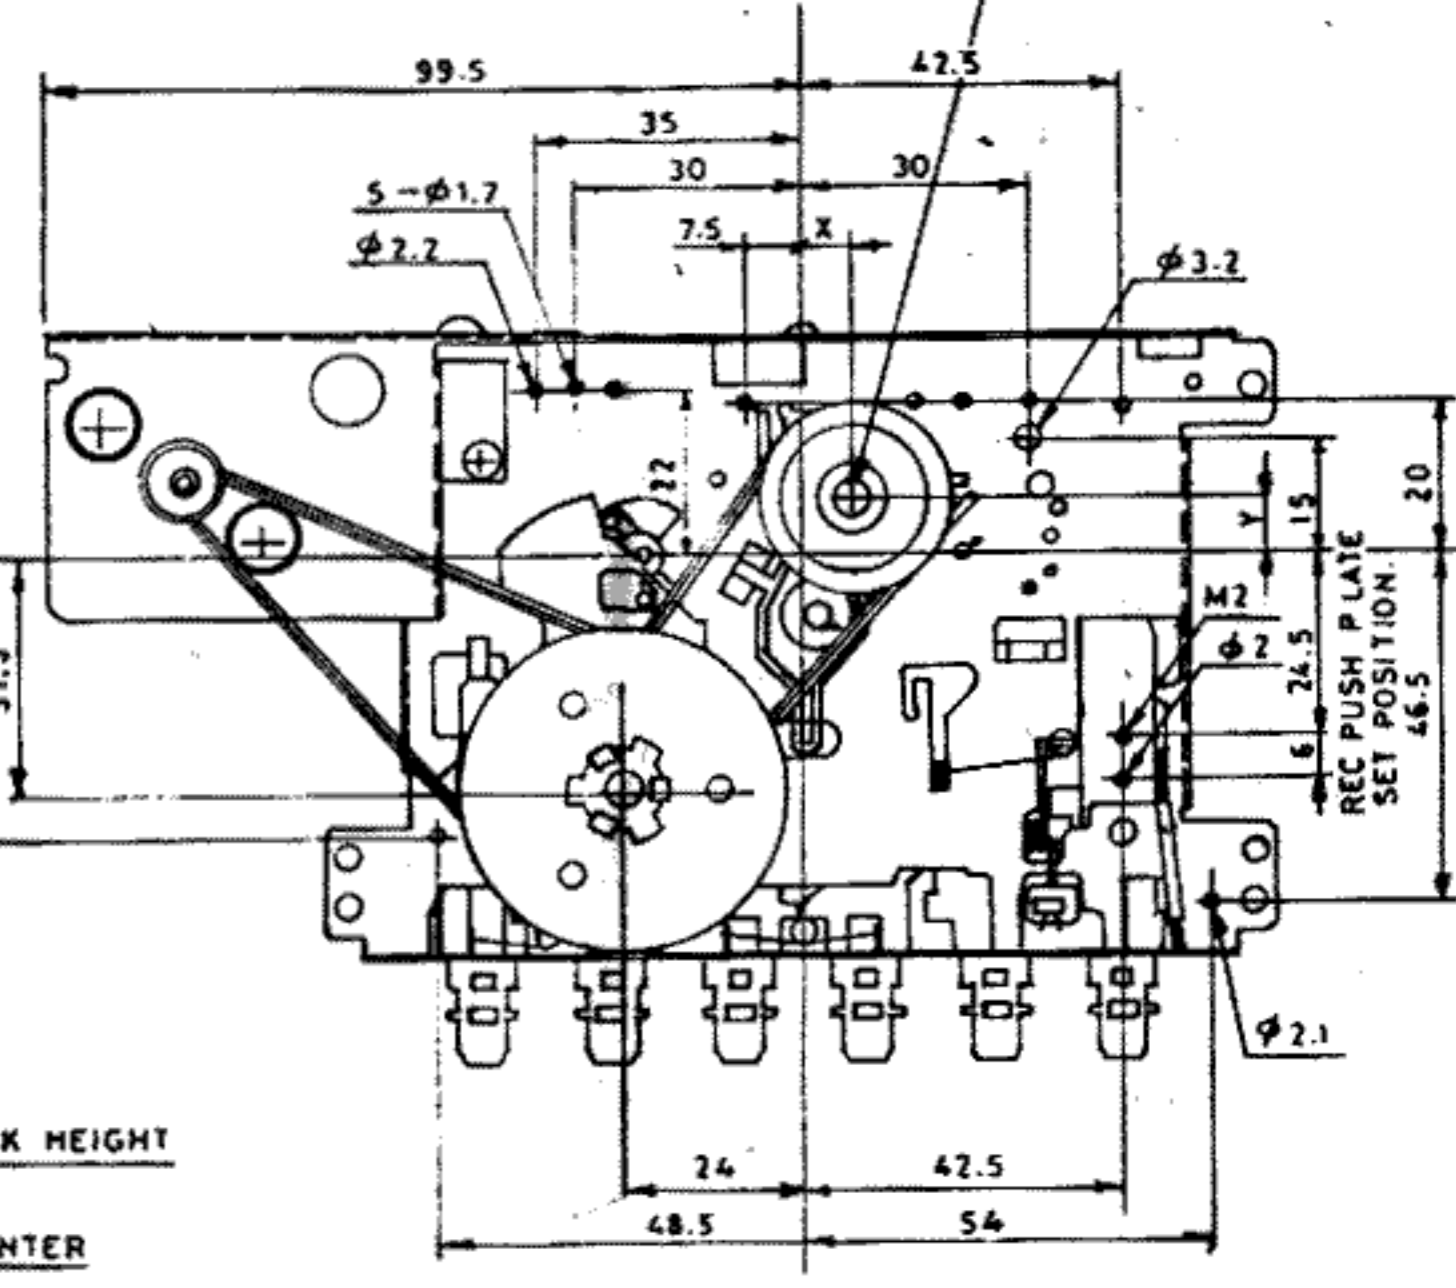

BUTTON STROKE	
REC	LOCK STROKE 5.5 OVER STROKE 0.5
PLAY	5.5 0.5
REW	4.5 0.5
FF	4.5 0.5
STOP	4
EJECT	3.5
PAUSE	4 1

CENTER PULLEY	
STROKE POSITION	
STOP	X: 6.8 Y: 7.3
FF	X: 4.7 Y: 7.8
REW	X: 9.7 Y: 6.5

REC PLAY REW FF STOP EJECT PAUSE

EJECT HOOK HEIGHT  
S-BELT CENTER  
M-BELT CENTER

REC PUSH PLATE  
SET POSITION  
46.5