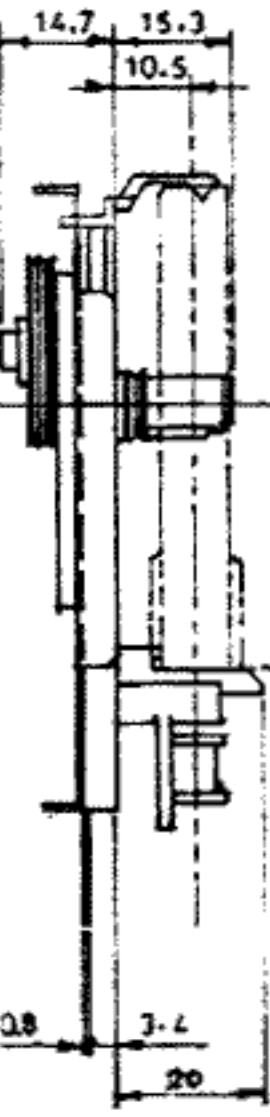

BUTTON STROKE	
REC	LOCK STROKE 5.5 OVER STROKE 0.5
PLAY	5.5 0.5
REW	4.5 0.5
FF	4.5 0.5
STOP	4
EJECT	3.5
PAUSE	4 1

CENTER PULLEY	
STROKE POSITION	
STOP	X: 6.8 Y: 7.3
FF	X: 4.7 Y: 7.8
REW	X: 9.7 Y: 6.5

REC PLAY REW FF STOP EJECT PAUSE

EJECT HOOK HEIGHT  
S-BELT CENTER  
M-BELT CENTER

REC PUSH PLATE  
SET POSITION  
46.5