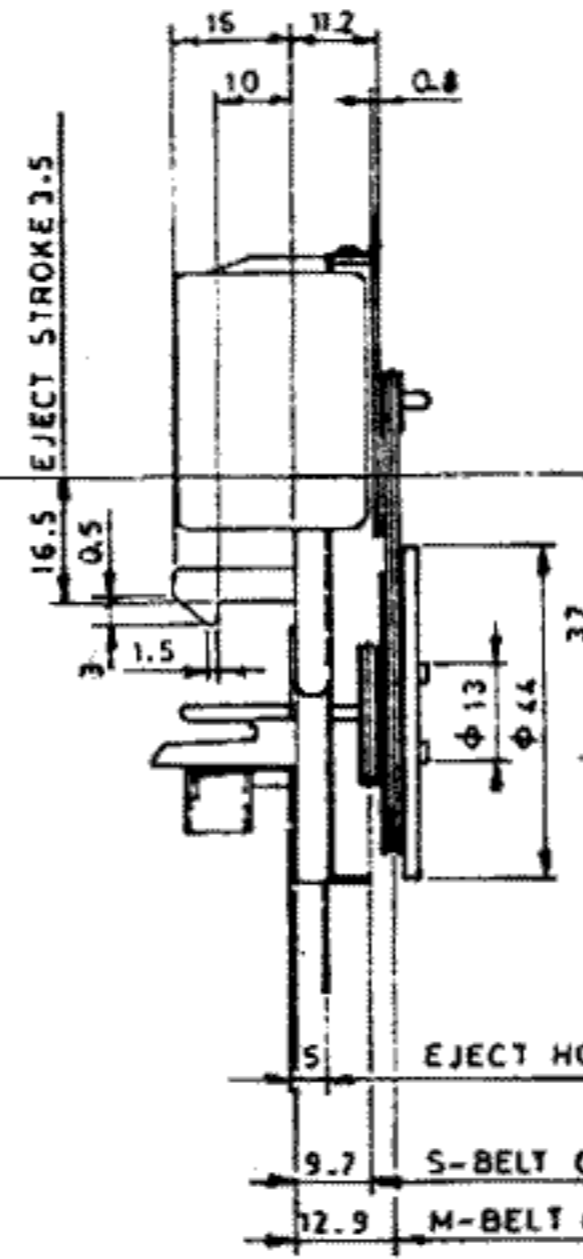

BUTTON STROKE	
REC	LOCK STROKE 5.5 OVER STROKE 0.5
PLAY	5.5 0.5
REW	4.5 0.5
FF	4.5 0.5
STOP	4
EJECT	3.5
PAUSE	4 1

CENTER PULLEY	
STROKE POSITION	
STOP	X: 6.8 Y: 7.3
FF	X: 4.7 Y: 7.8
REW	X: 9.7 Y: 6.5

REC PLAY REW FF STOP EJECT PAUSE

EJECT HOOK HEIGHT  
S-BELT CENTER  
M-BELT CENTER

REC PUSH PLATE  
SET POSITION  
46.5