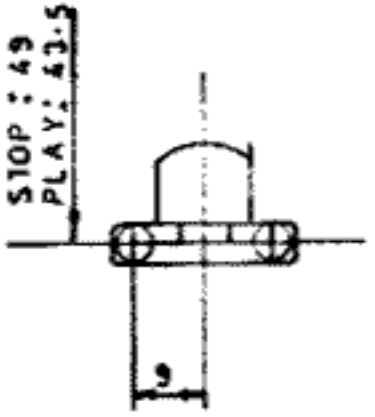

BUTTON STROKE	
REC	LOCK STROKE 5.5 OVER STROKE 0.5
PLAY	5.5 0.5
REW	4.5 0.5
FF	4.5 0.5
STOP	4
EJECT	3.5
PAUSE	4 1

CENTER PULLEY	
STROKE POSITION	
STOP	X: 6.8 Y: 7.3
FF	X: 4.7 Y: 7.8
REW	X: 9.7 Y: 6.5

REC PLAY REW FF STOP EJECT PAUSE

EJECT HOOK HEIGHT  
S-BELT CENTER  
M-BELT CENTER

REC PUSH PLATE  
SET POSITION  
46.5